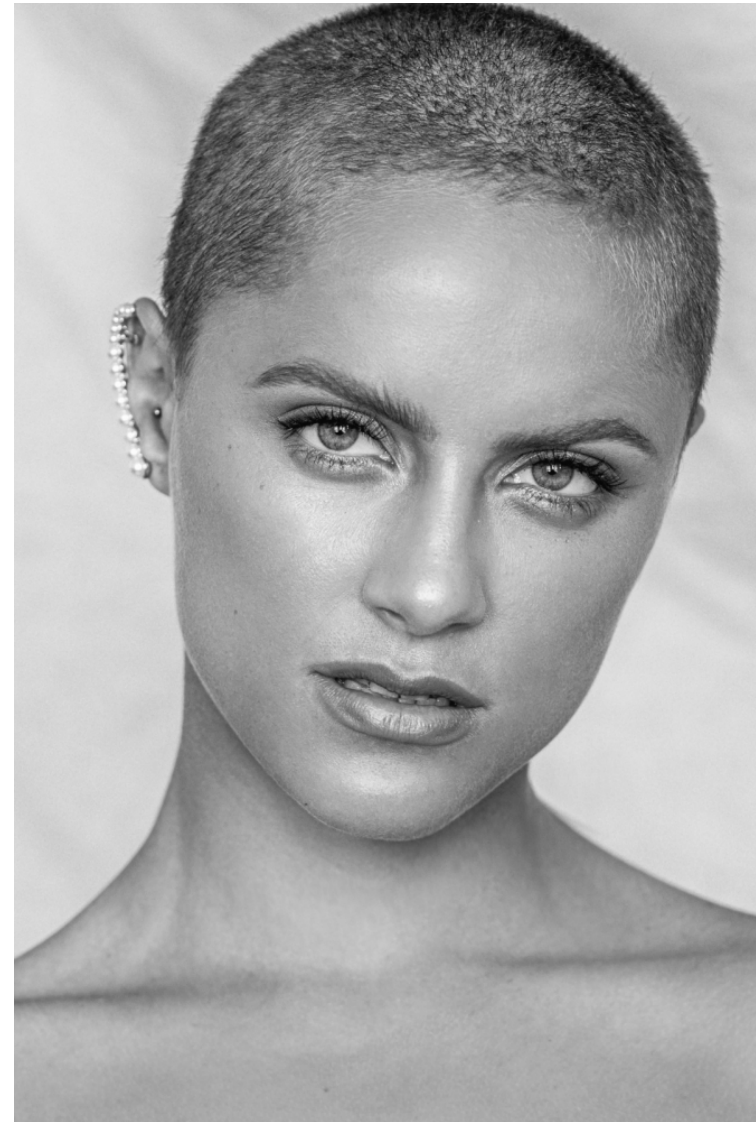

AISCHA I

Height: 175cm / 5' 9" Bust: 82cm / 32½" B Waist: 64cm / 25" Hips: 81cm / 32" Shoes: 38 EU / 7 US / 5 UK Hair: Brown Eyes: Blue green

AISCHA I

Height: 175cm / 5' 9" Bust: 82cm / 32½" B Waist: 64cm / 25" Hips: 81cm / 32" Shoes: 38EU / 7US / 5UK Hair: Brown Eyes: Blue green

AISCHA I

Height: 175cm / 5' 9" Bust: 82cm / 32½" B Waist: 64cm / 25" Hips: 81cm / 32" Shoes: 38 EU / 7 US / 5 UK Hair: Brown Eyes: Blue green