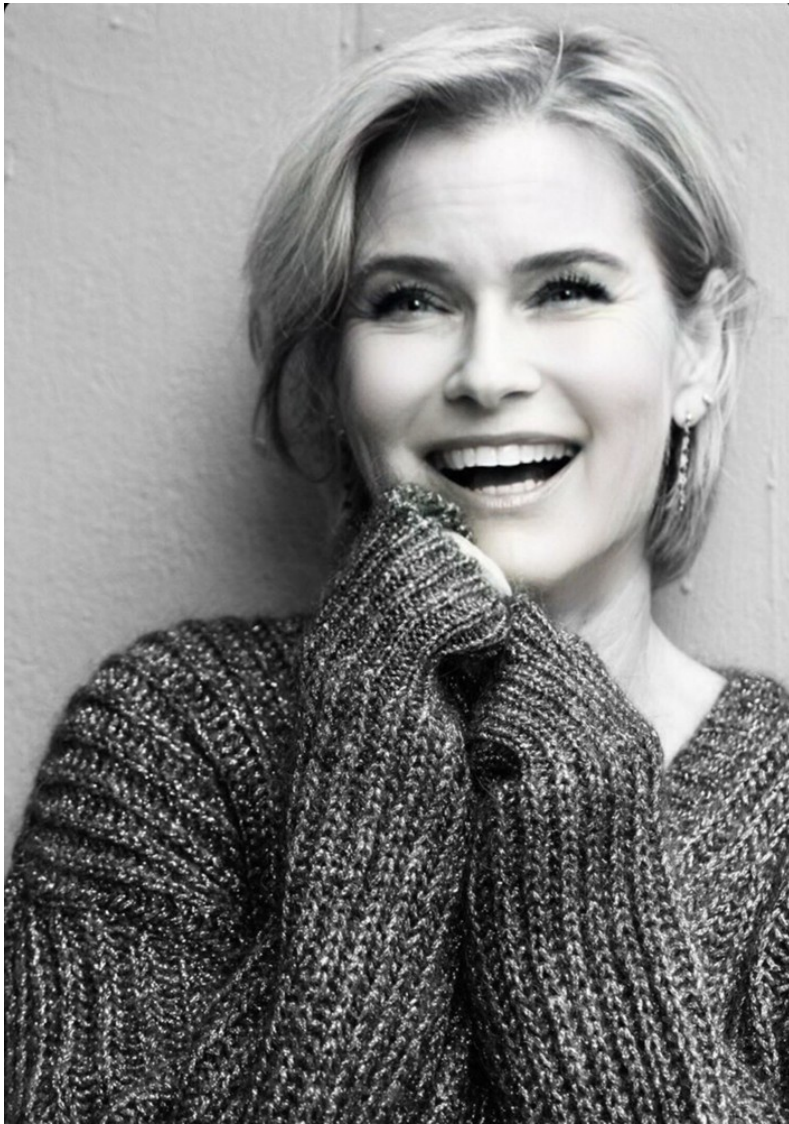

CAROLINE D

Height: 170cm / 5' 7" Bust: 90cm / 35½" D Waist: 70cm / 27½" Hips: 90cm / 35½" Shoes: 37 EU / 6 US / 4 UK Hair: Blond Eyes: Blue green

CAROLINE D

Height: 170cm / 5' 7" Bust: 90cm / 35½" D Waist: 70cm / 27½" Hips: 90cm / 35½" Shoes: 37 EU / 6 US / 4 UK Hair: Blond Eyes: Blue green

CAROLINE D

Height: 170cm / 5' 7" Bust: 90cm / 35½" D Waist: 70cm / 27½" Hips: 90cm / 35½" Shoes: 37 EU / 6 US / 4 UK Hair: Blond Eyes: Blue green