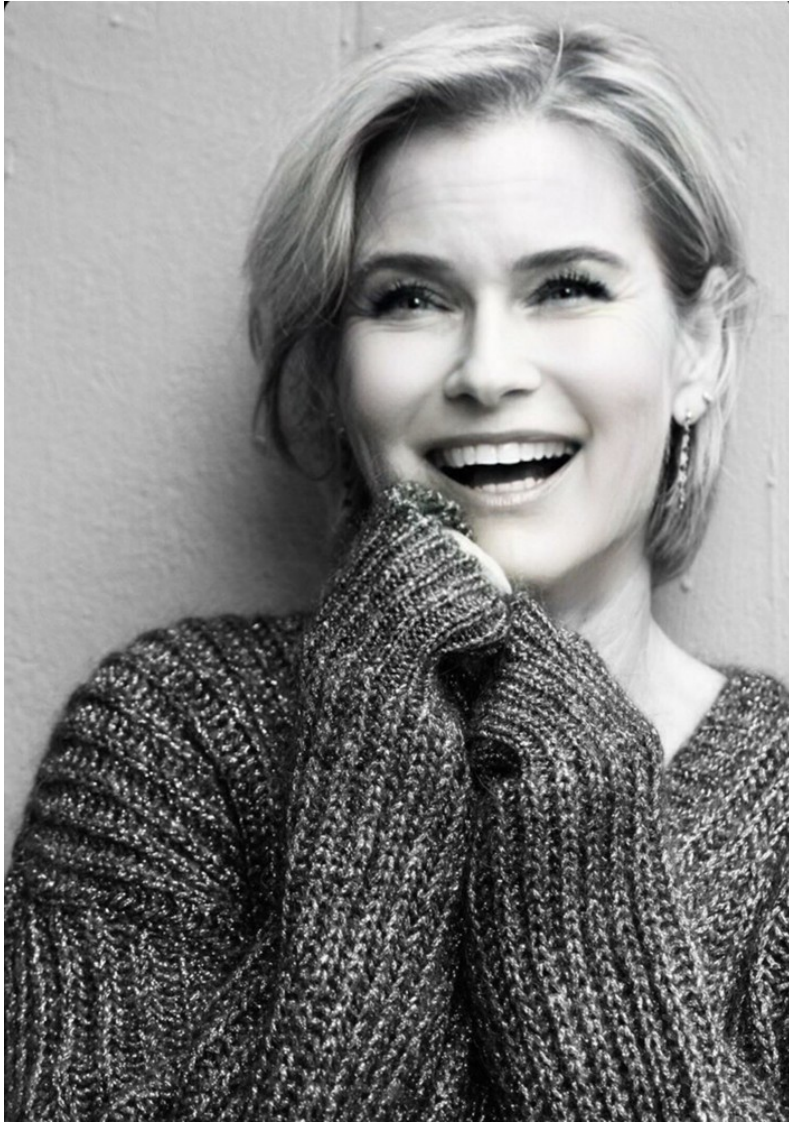

CAROLINE D

Height: 170cm / 5' 7" Bust: 90cm / 35½" D Waist: 70cm 27½" Hips: 90cm / 35½" Shoes: 37 EU / 6 US / 4 UK Hair: Blond Eyes: Blue green

CAROLINE D

Height: 170cm / 5' 7" Bust: 90cm / 35½" D Waist: 70cm 27½" Hips: 90cm / 35½" Shoes: 37EU / 6US / 4UK Hair: Blond Eyes: Blue green

CAROLINE D

Height: 170cm / 5' 7" Bust: 90cm / 35½" D Waist: 70cm 27½" Hips: 90cm / 35½" Shoes: 37EU / 6US / 4UK Hair: Blond Eyes: Blue green