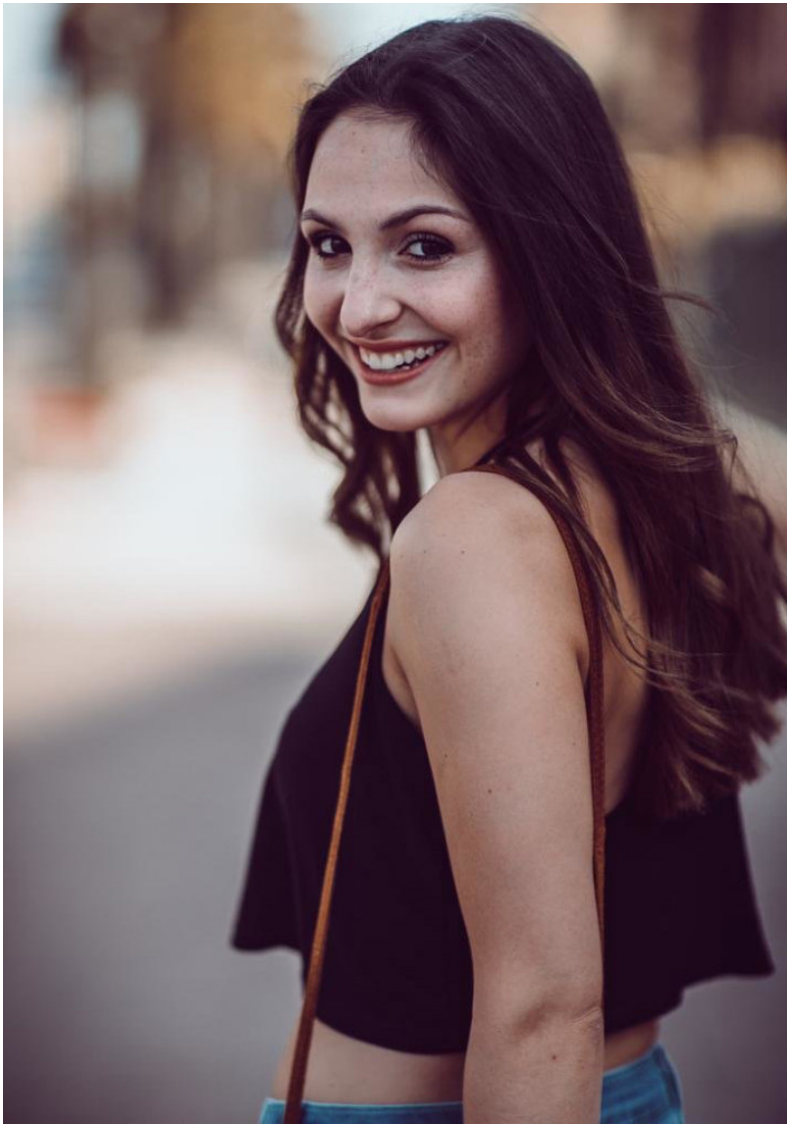

**CHIARA C**

Height: 162cm / 5' 4" Bust: 83cm / 32½" B Waist: 63cm 25" Hips: 88cm / 34½" Shoes: 37 EU / 6 US / 4 UK Hair: Brown Eyes: Brown

## CHIARA C

Height: 162cm / 5' 4" Bust: 83cm / 32½" B Waist: 63cm 25" Hips: 88cm / 34½" Shoes: 37 EU / 6 US / 4 UK Hair: Brown Eyes: Brown

**CHIARA C**

Height: 162cm / 5' 4"   Bust: 83cm / 32½" B   Waist: 63cm 25"   Hips: 88cm / 34½"   Shoes: 37 EU / 6 US / 4 UK   Hair: Brown   Eyes: Brown