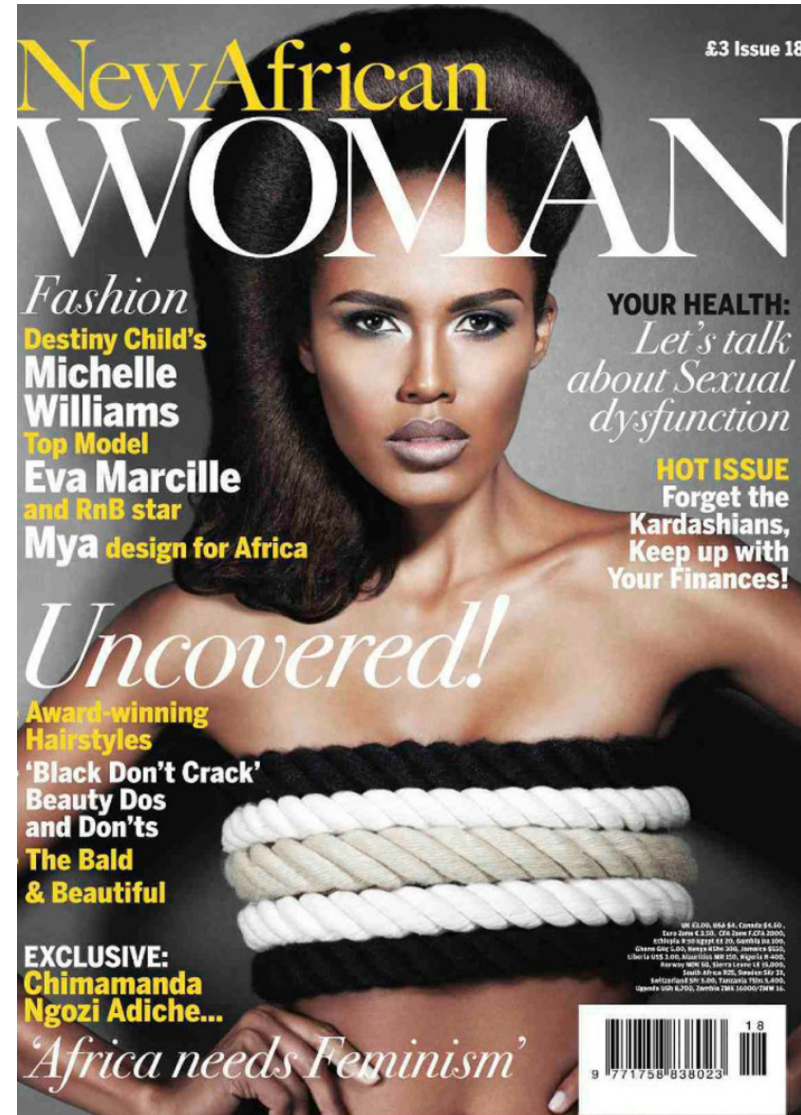

DAYSE M

Height: 175cm / 5' 9" Bust: 81cm / 32" B Waist: 60cm 23½" Hips: 90cm / 35½" Shoes: 38 EU / 7 US / 5 UK Hair: Brown Eyes: Brown

DAYSE M

Height: 175cm / 5' 9" Bust: 81cm / 32" B Waist: 60cm 23½" Hips: 90cm / 35½" Shoes: 38 EU / 7 US / 5 UK Hair: Brown Eyes: Brown