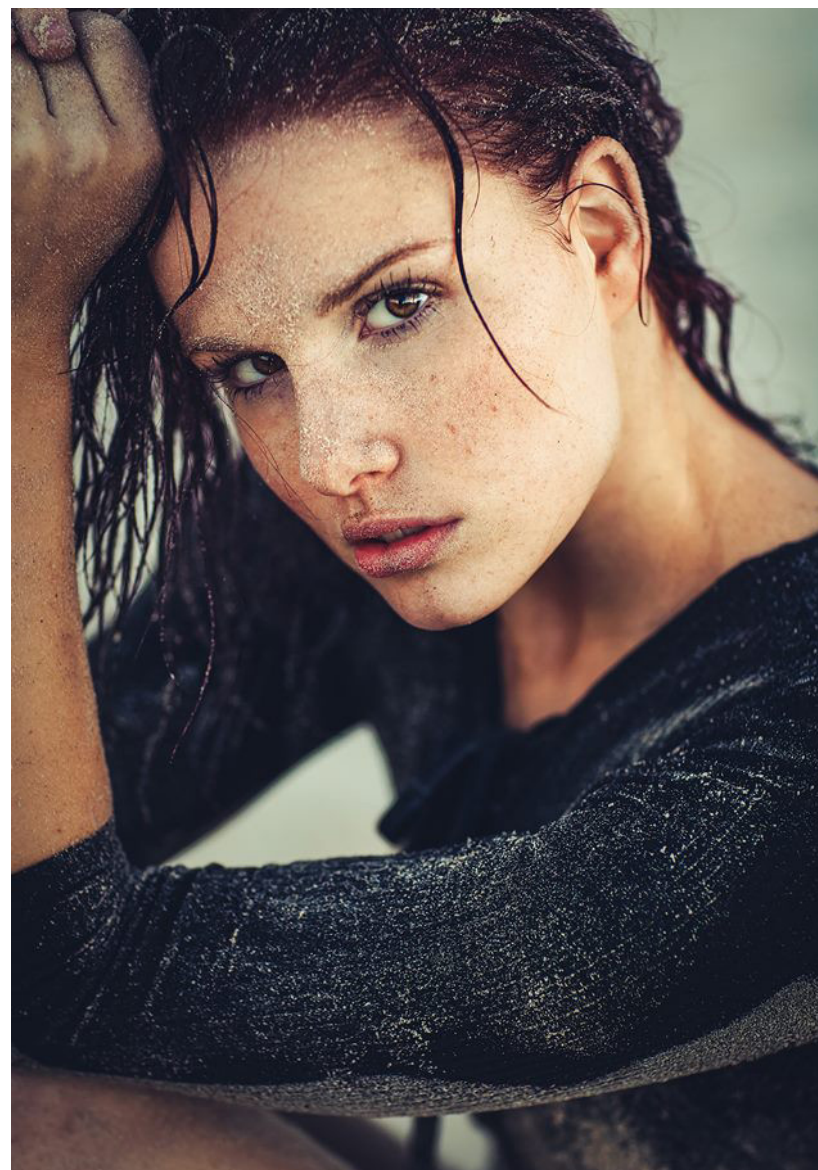

JENNIFER S

Height: 163cm / 5' 4" Bust: 83cm / 32½" A Waist: 64cm 25" Hips: 92cm / 36" Shoes: 37 EU / 6 US / 4 UK Hair: Dark blond Eyes: Brown

JENNIFER S

Height: 163cm / 5' 4" Bust: 83cm / 32½" A Waist: 64cm 25" Hips: 92cm / 36" Shoes: 37 EU / 6 US / 4 UK Hair: Dark blond Eyes: Brown