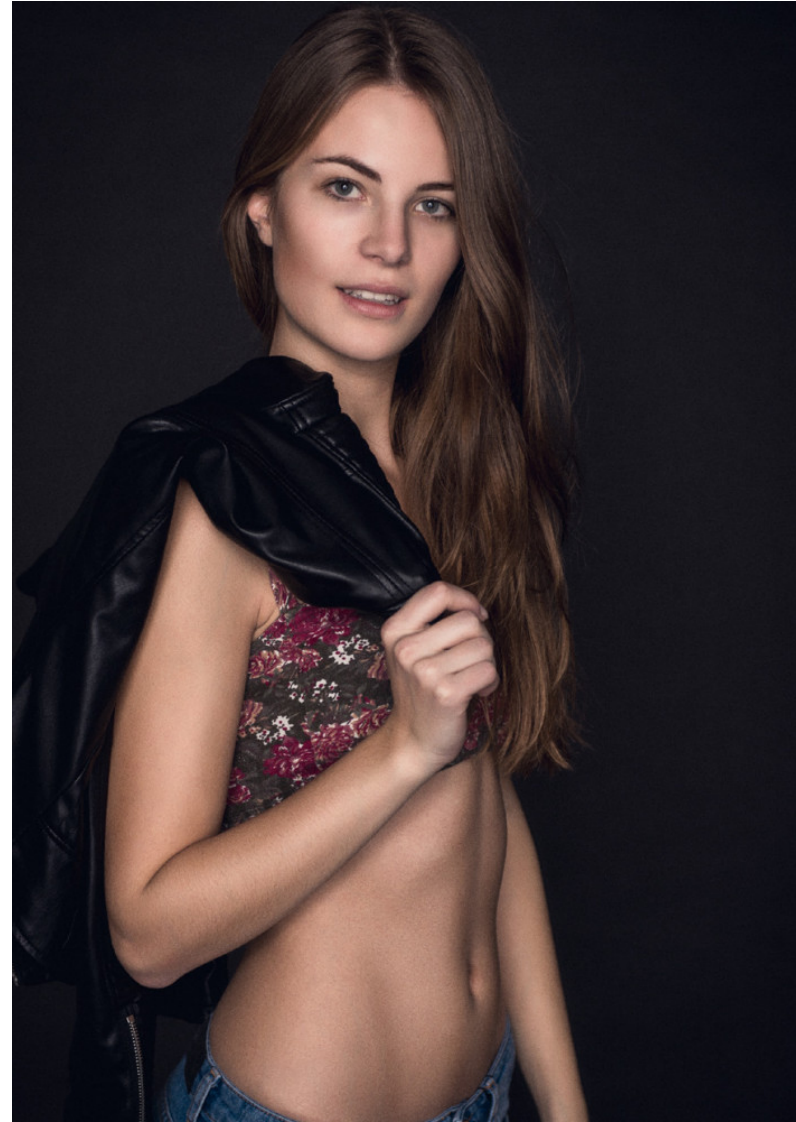

**KATHARINA E**

Height: 178cm / 5' 10"   Bust: 88cm / 34½" B   Waist: 61cm / 24"   Hips: 92cm / 36"   Shoes: 39 EU / 8 US / 6 UK   Hair: Brown   Eyes: Blue

## KATHARINA E

Height: 178cm / 5' 10"   Bust: 88cm / 34½" B   Waist: 61cm / 24"   Hips: 92cm / 36"   Shoes: 39 EU / 8 US / 6 UK   Hair: Brown   Eyes: Blue