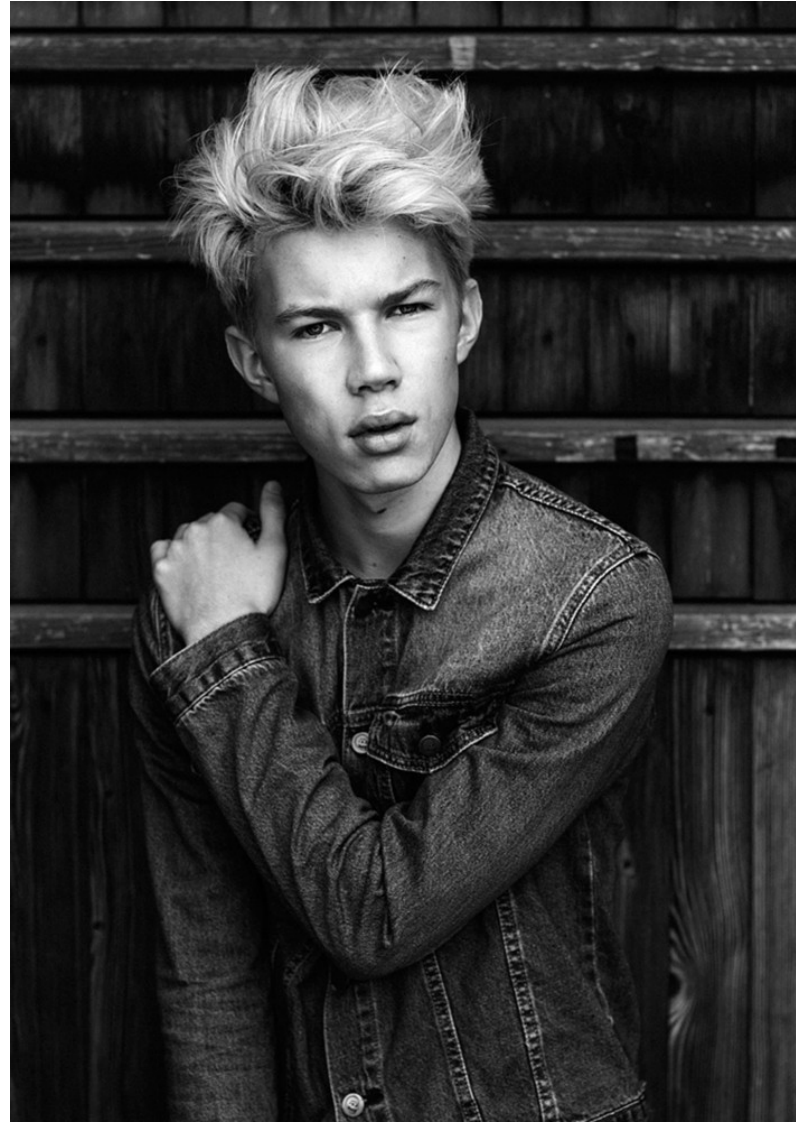

MALTE S

Height: 186cm / 6' 1" Chest: 95cm / 37½" Waist: 76cm 30" Hips: 95cm / 37½" Shoes: 43EU / 9US / 8.5UK Hair: Light blond Eyes: Blue

MALTE S

Height: 186cm / 6' 1" Chest: 95cm / 37½" Waist: 76cm 30" Hips: 95cm / 37½" Shoes: 43EU / 9US / 8.5UK Hair: Light blond Eyes: Blue