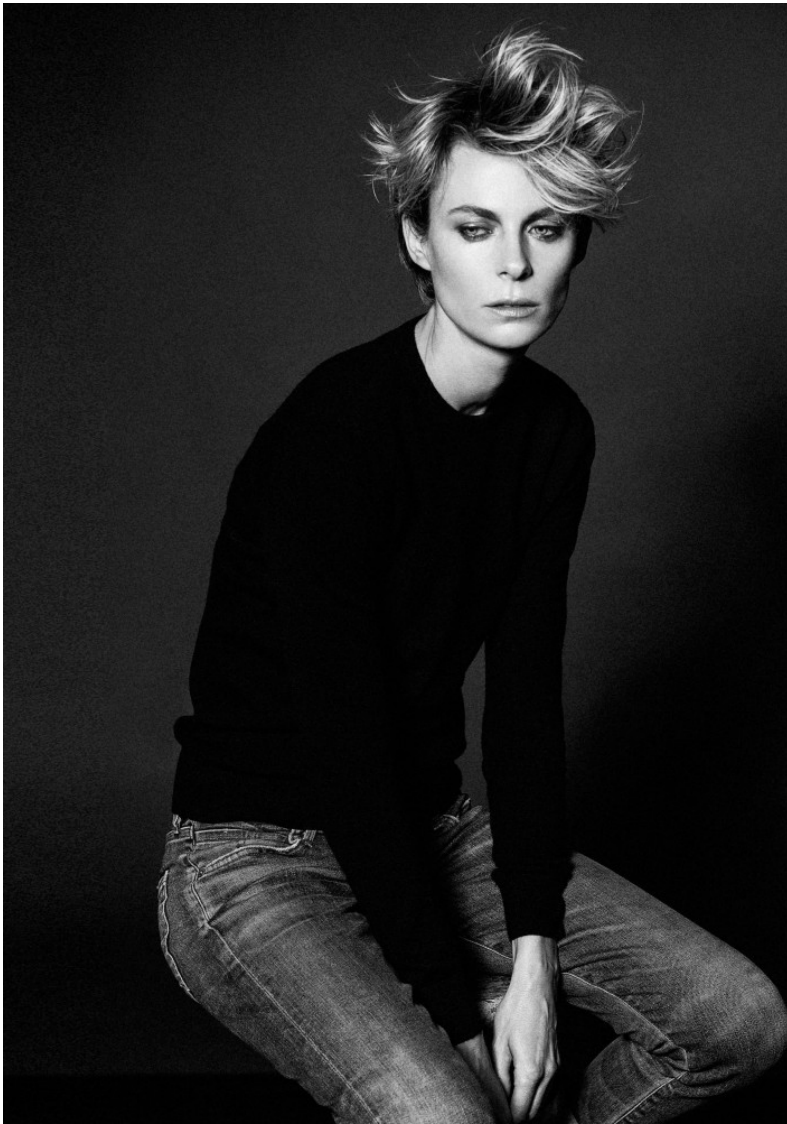

SANDRINE G

Height: 170cm / 5' 7" Bust: 83cm / 32½" A Waist: 61cm / 24" Hips: 88cm / 34½" Shoes: 38 EU / 7US / 5UK Hair: Blond Eyes: Blue

SANDRINE G

Height: 170cm / 5' 7" Bust: 83cm / 32½" A Waist: 61cm / 24" Hips: 88cm / 34½" Shoes: 38 EU / 7 US / 5 UK Hair: Blond Eyes: Blue