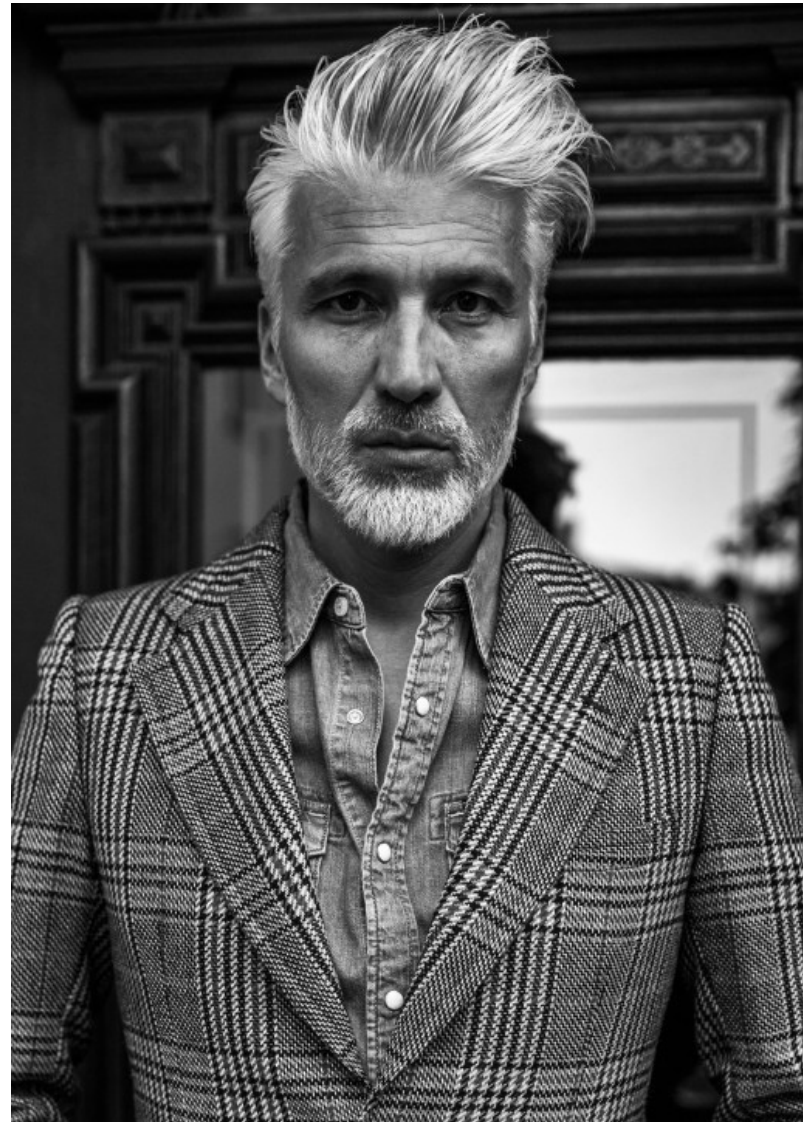

**MARTIN K**

Height: 186cm / 6' 1" Chest: 102cm / 40" Waist: 85cm 33½" Hips: 94cm / 37" Shoes: 44 EU / 10US / 9.5UK Hair: White Eyes: Green brown

## MARTIN K

Height: 186cm / 6' 1" Chest: 102cm / 40" Waist: 85cm 33½" Hips: 94cm / 37" Shoes: 44 EU / 10US / 9.5UK Hair: White Eyes: Green brown

**MARTIN K**

Height: 186cm / 6' 1" Chest: 102cm / 40" Waist: 85cm 33½" Hips: 94cm / 37" Shoes: 44 EU / 10US / 9.5UK Hair: White Eyes: Green brown